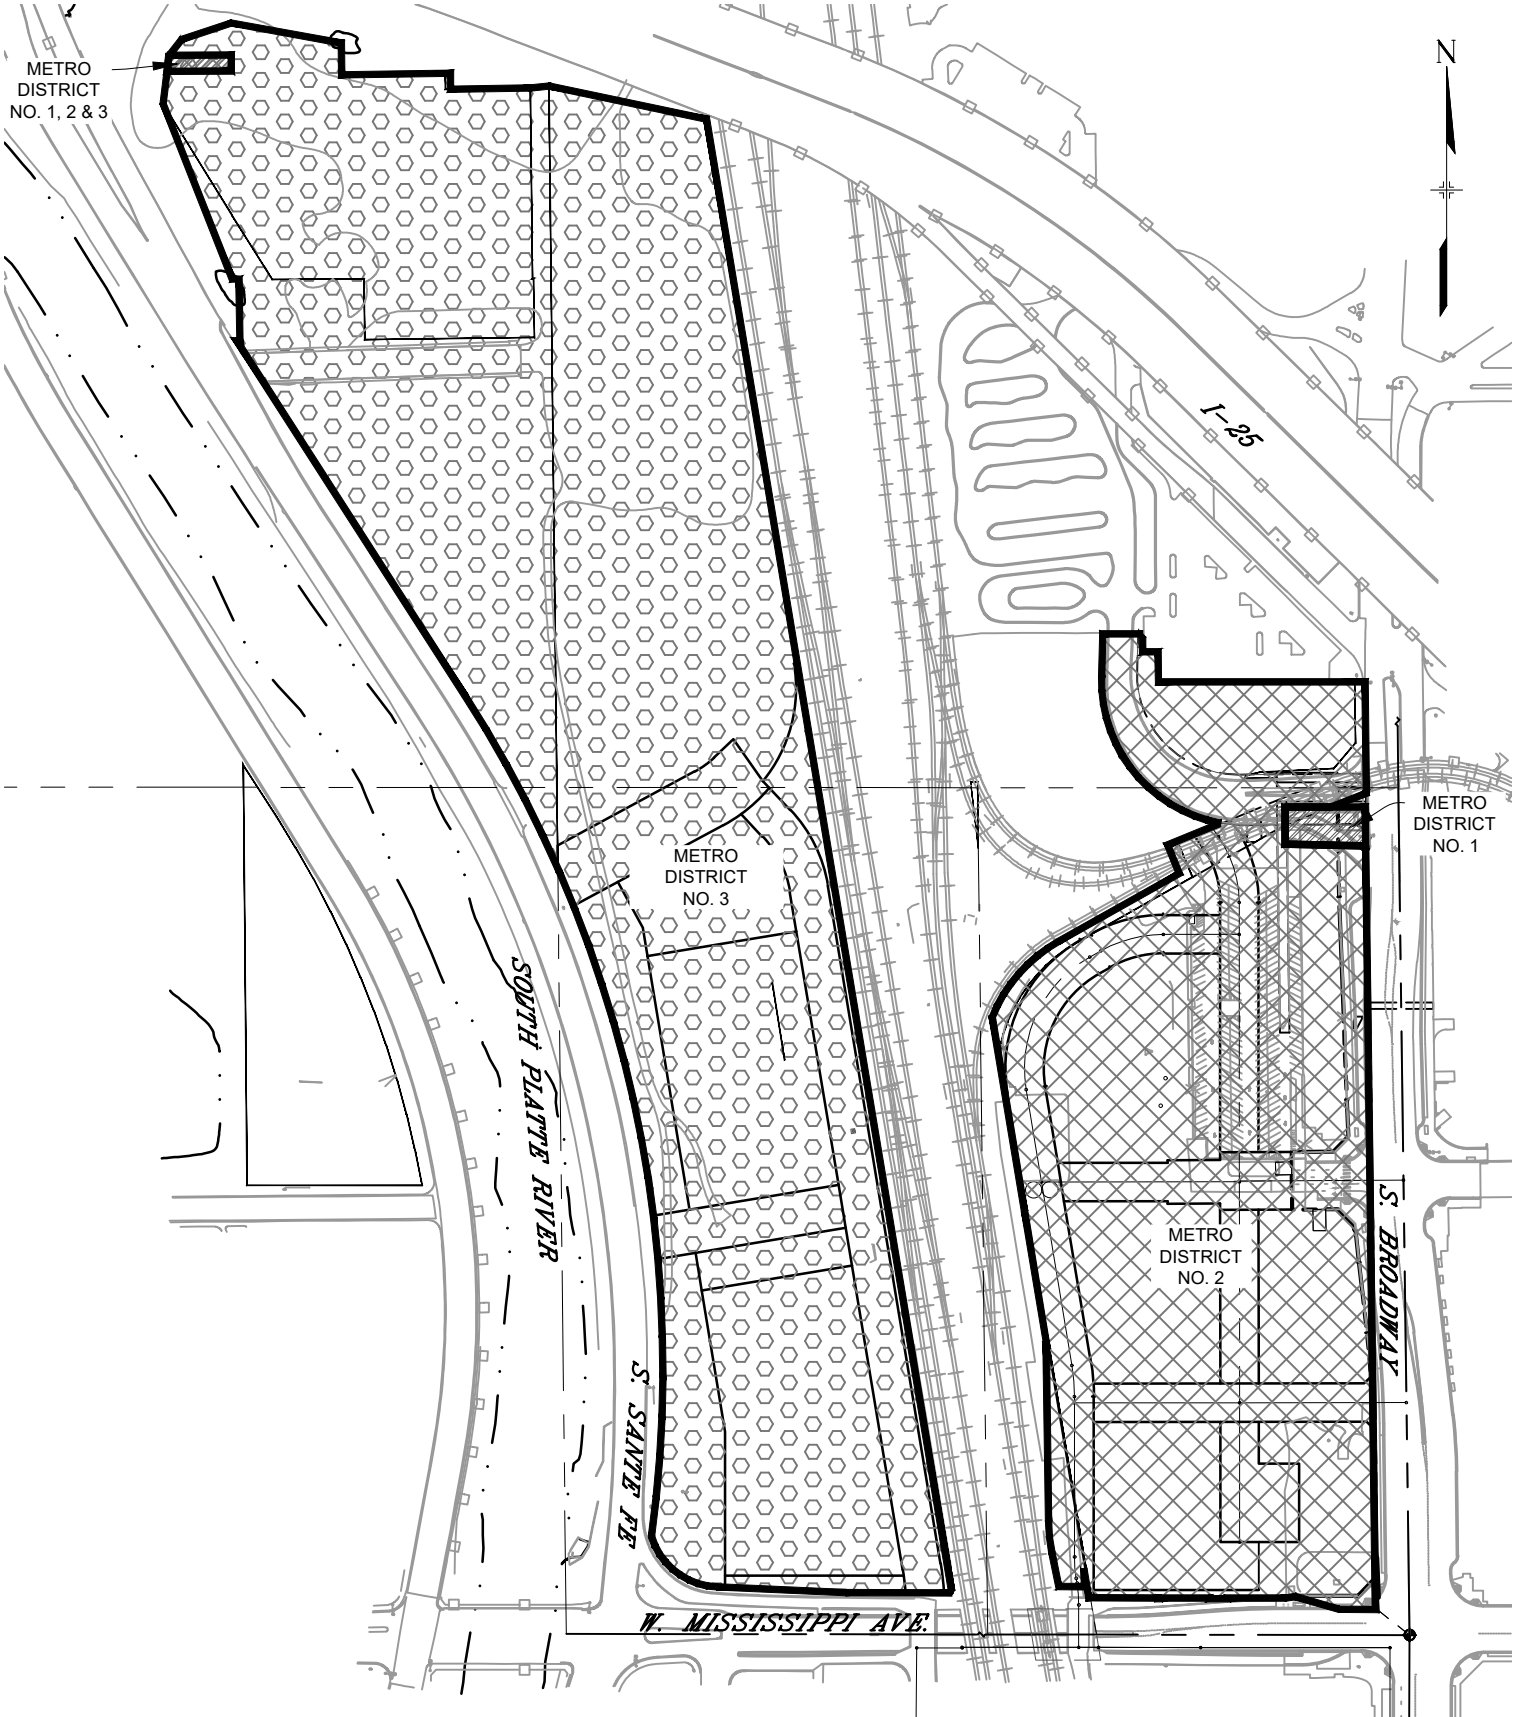

BROADWAY STATION METROPOLITAN DISTRICT Nos. 1, 2, AND 3

JULY 2022

METRO DISTRICT NO. 1, 2 & 3

METRO DISTRICT NO. 3

METRO DISTRICT NO. 1

METRO DISTRICT NO. 2

SOUTH PLATTE RIVER

S. SANTE FE

S. BROADWAY

W. MISSISSIPPI AVE.

I-25

R:\15.817.001.000 (Broadway Station - Gates)\Dwg\Exhibits\2022-07-25 - District Map\2022-07-25 - BSP District Map.dwg